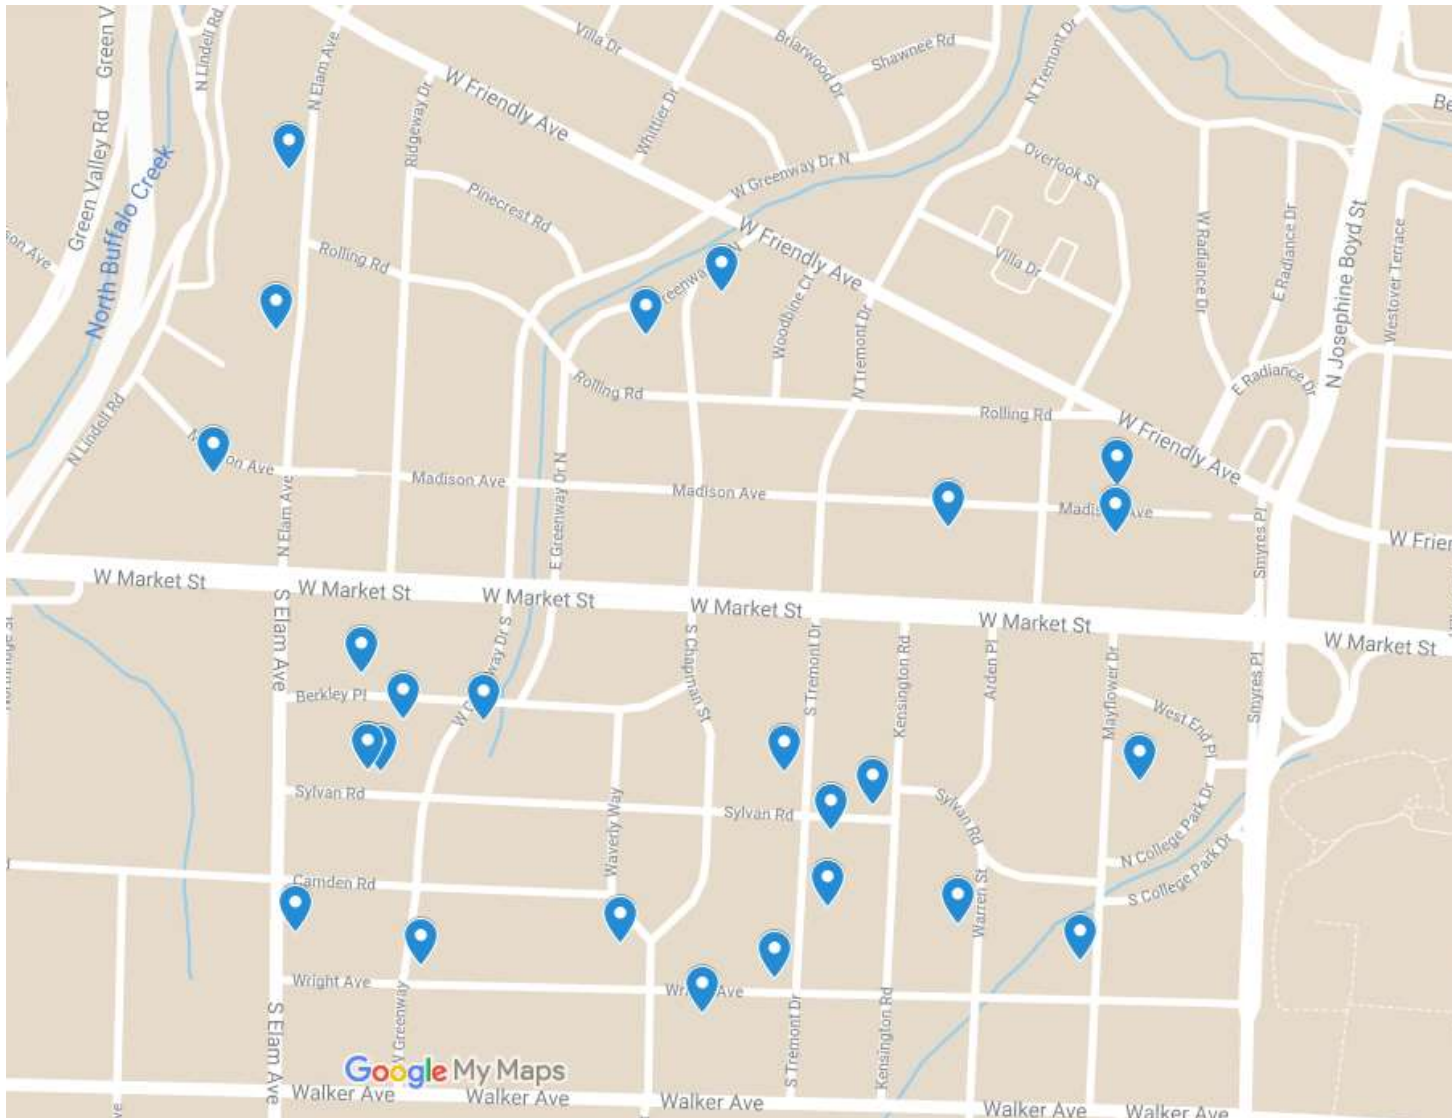

# Annual Sunset Hills Neighborhood Yard Sale!

Sat May 1<sup>st</sup>, 8am til noon  
20+ locations- visit them all!

- 2504 Sylvan Rd
- 2506 Sylvan Rd
- 2013 Wright Ave
- 2134 Wright Ave
- 2417 Berkley Place
- 2514 Berkley Place
- 2507 Berkley Pl
- 1714 Madison Ave
- 2407 Madison Ave
- 1715 Madison Ave
- 1809 Madison Ave
- 312 Waverly Way
- 112 S Tremont Dr
- 201 S Tremont Dr
- 224 S Tremont Dr
- 213 S Tremont Dr
- 122 Kensington Rd
- 407 S Elam Ave
- 217 N Elam Ave
- 305 N Elam Ave
- 402 E Greenway Dr N
- 324 E Greenway Dr N
- 308 Warren Street
- 308 Mayflower Dr.
- 211 Mayflower Dr

Sponsored by Michael Driver, RE/MAX of Greensboro- 336.333.MIKE (6453)