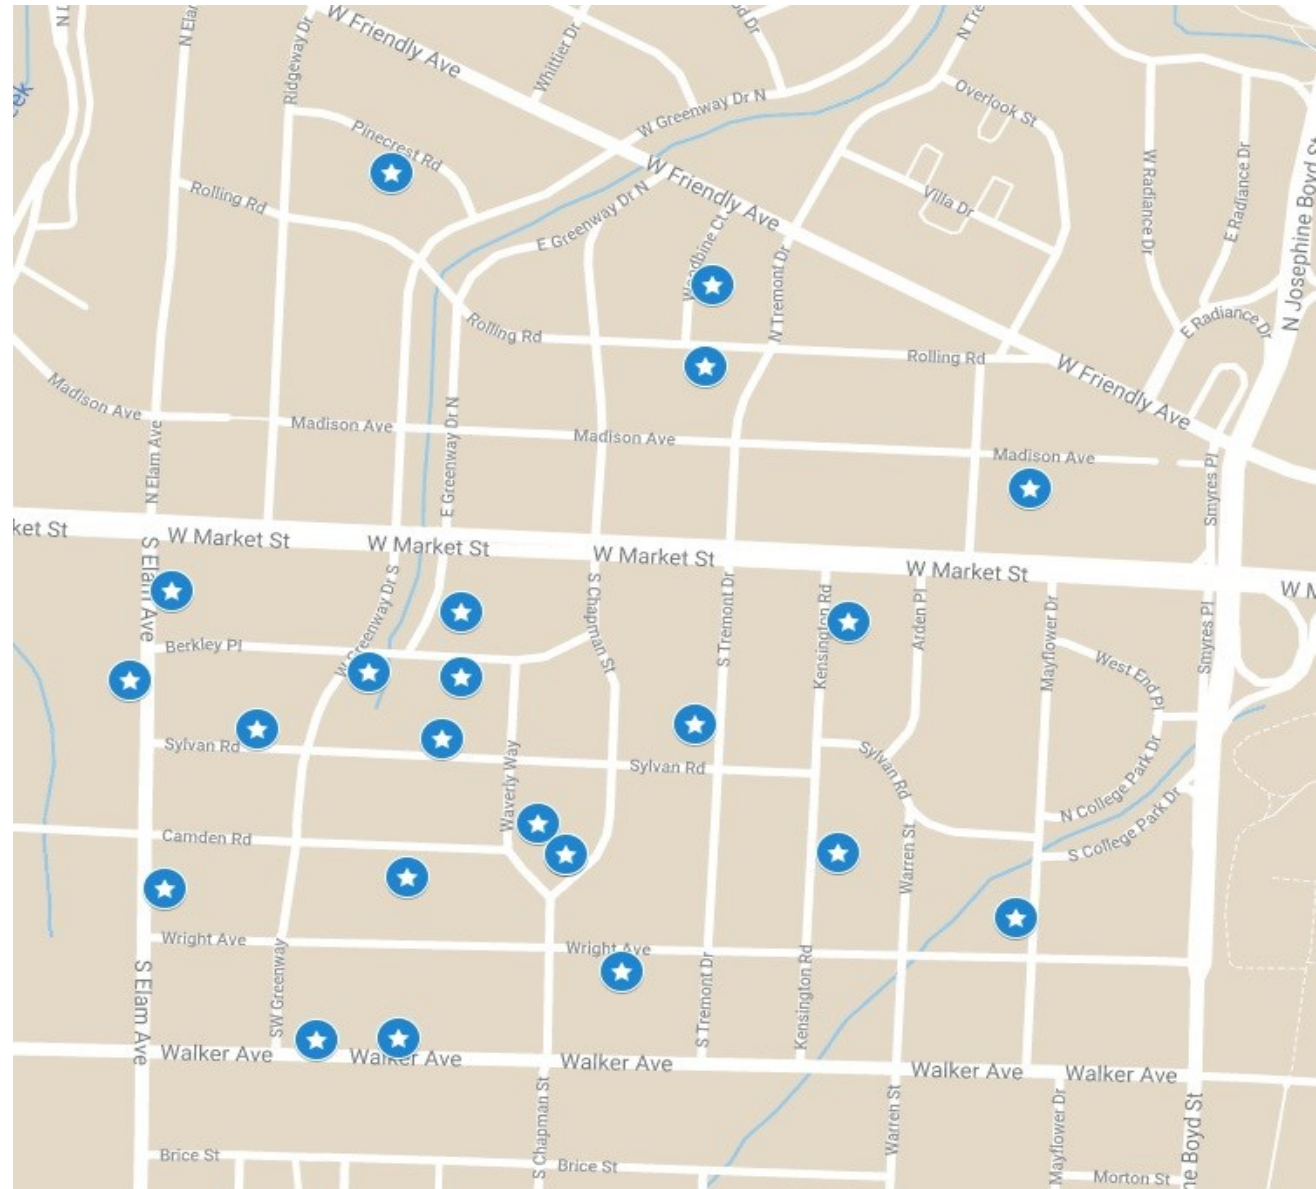

**Sunset Hills
Neighborhood Yard Sale
Sat, Oct 3rd
8am to noon**

109 S Elam Ave
407 S. Elam Ave
308 Woodbine Court
2504 SYLVAN RD
2413 Camden Rd.
2404 Sylvan Road
112 South Tremont Dr
107 E Greenway Dr S
310 S. Chapman St.
2417 Berkley Place
307 Waverly Way
2011 Wright Avenue
202 S Elam Ave
2407 Berkley Place
1905 Rolling Rd
2209 Pinecrest road
310 S. Chapman St
213 Kensington Rd
1717 Madison Ave
308 Mayflower Dr
105 Kensington Road
2020 Walker Ave
2032 Walker Ave